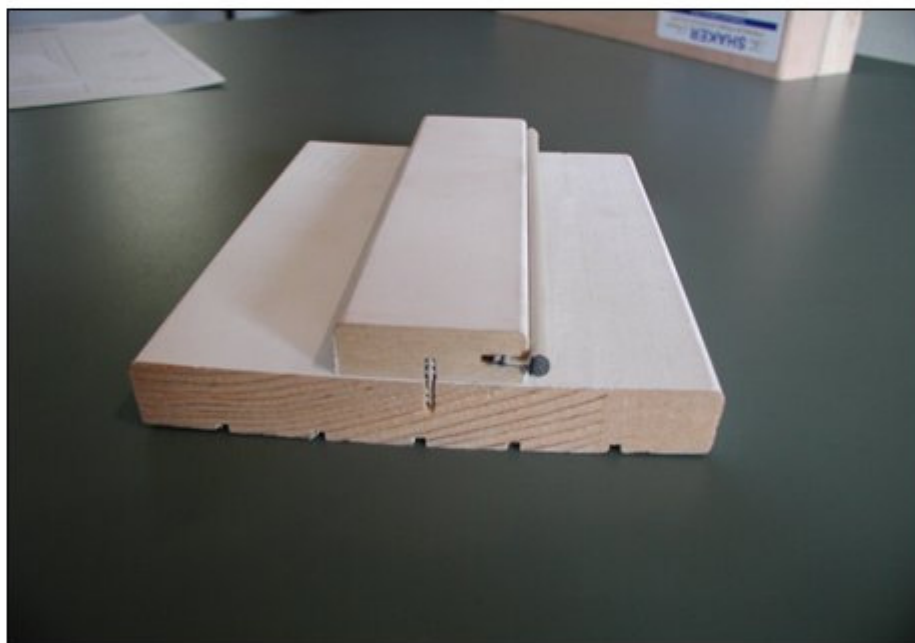

## NEWSLETTER

1-23-09

We have a new interior jamb available, we have named this interior jamb option Quietjamb. As you can see from the picture below the jamb comes with a small flexible bulb type weatherstrip to keep room, door slamming, kid and other noises to a minimum. This is an available option on all interior doors. The door will arrive at the jobsite with the bulb already installed, it is available in beige as shown or bronze.

This picture also shows the stop being held in by a vinyl barb. This barb stop installation is good for stain grade jobs since it eliminates nail holes in the stop.

We also will apply the stop by the traditional pin nail method. The pin nail method is sometimes preferred since it will allow for the finish installer to move the stops around in the field.